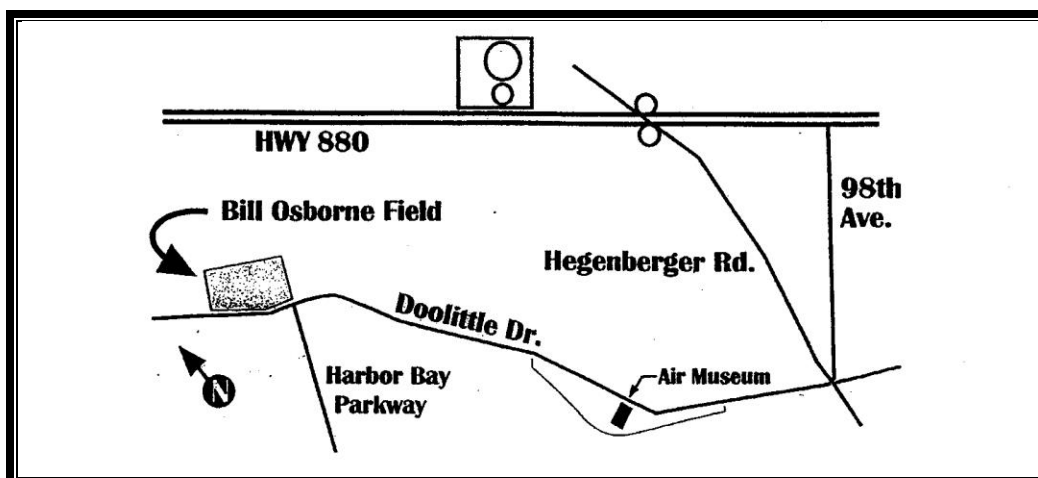

Alameda Aer-O-Nuts

LABOR DAY 2021

Fun Fly & Pot Luck

When: Monday, September 6, 2021 -- 9 to 2 or so. Stay for potluck lunch.

Where: Bill Osborne Field, Alameda.

Bring: Planes you like to fly and food or drinks to share.
Barbeque grill provided.

Activities:
Potluck Lunch

Open flying on both circles.

=====

Questions, comments, ideas, or more information please contact Randy Bush
510-325-1271, e-mail: rbush88@juno.com

Doolittle Drive at Harbor Bay Parkway, Alameda, CA