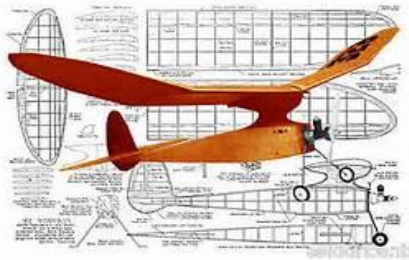

## Annual Christmas Party - 2024

WHEN: Saturday, December 14, 2024  
11:00 a.m. – 3:00 p.m.

WHERE: The Club Restaurant  
McInnis Park Golf Club  
350 Smith Ranch Road  
San Rafael

Lunch includes house salad (balsamic), choice of entrée, dessert, and coffee service.